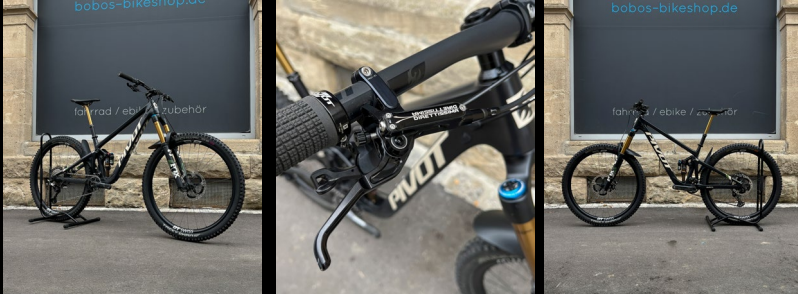

Pivot Switchblade Team XTR (2024) Mojave Black – Größe M

Special Offer	€ 7.600 EUR
UVP	€10.199 EUR
Frame	Medium
Wheel Size	29"
Rear Shock	Fox Factory Float X
Fork	Fox Factory 36 GripX
Rear Derailleur	Shimano XTR 12-Speed
Chain	Shimano XTR 12-Speed
Cassette	Shimano XT 12-Speed
Shifter	Shimano XTR 12-Speed
Brakes	Trickstuff Direttissima
Crankset	Race Face Next R Carbon
Handlebar	Phoenix Team Low Rise Carbon 780mm
Seatpost	Fox Factory Transfer
Wheels	DTSwiss XMC 1501 29"
Wheels Material	Carbon
Tires	Schwalbe Tacky Chan U-Soft & Soft
Rotors	Shimano XTR 203mm / 180

Pivot Switchblade (2023) Bass Boat Blue – Größe S

Special Offer	€ 5.600 EUR
UVP	€8.299 EUR
Frame	Small
Wheel Size	29"
Rear Shock	Fox Factory Float X
Fork	Fox Factory 36 GripX
Rear Derailleur	Shimano XTR 12-speed
Chain	Shimano XT 12-speed
Cassette	Shimano XT 12-speed
Shifter	Shimano XT 12-speed
Brakes	Shimano XT 4-Kolben
Crankset	Race Face Aeffect R
Handlebar	Phoenix Team Low Rise Carbon 780mm
Seatpost	Fox Factory Transfer
Wheels	Newmen Evolution SL A.30
Wheels Material	Aluminium
Tires	Maxxis DHF & DHR 2
Rotors	Shimano XT 203mm / 180mm

Pivot Mach 5.5 Red Satin – Größe M

Special Offer	€ 2.800 EUR
UVP	€9.399 EUR
Frame	Medium
Wheel Size	27.5"
Rear Shock	Fox Factory Float
Fork	Fox Factory 36 Fit4
Rear Derailleur	Shimano XTR 11-Speed
Chain	KMC X11EL gold 11-Speed
Cassette	Sunrace 11-50
Shifter	Shimano XT 11-Speed
Brakes	Shimano XTR 4-Piston
Crankset	Race Face Next R Carbon
Handlebar	Phoenix Team Low Rise Carbon 780mm
Seatpost	Fox Transfer
Wheels	Acros Nineteen Enduro Naben / Newmen SL A.30 Felgen
Wheels Material	Aluminium
Tires	Magic Mary soft
Rotors	Trickstuff Dächle UL 180mm / 180mm