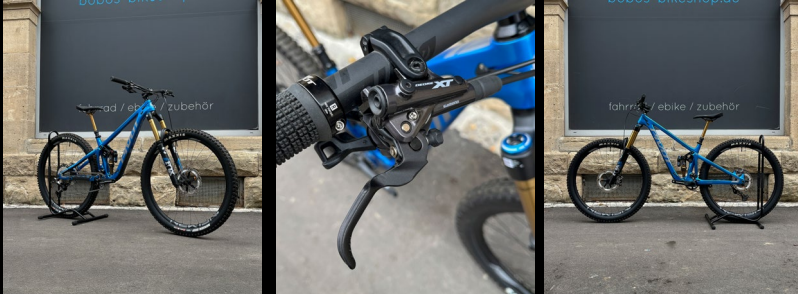

Pivot Switchblade Team XTR (2024) Mojave Black – Größe M

Special Offer	€ 7.600 EUR
UVP	€10.199 EUR
Frame	Medium
Wheel Size	29"
Rear Shock	Fox Factory Float X
Fork	Fox Factory 36 GripX
Rear Derailleur	Shimano XTR 12-Speed
Chain	Shimano XTR 12-Speed
Cassette	Shimano XT 12-Speed
Shifter	Shimano XTR 12-Speed
Brakes	Trickstuff Direttissima
Crankset	Race Face Next R Carbon
Handlebar	Phoenix Team Low Rise Carbon 780mm
Seatpost	Fox Factory Transfer
Wheels	DTSwiss XMC 1501 29"
Wheels Material	Carbon
Tires	Schwalbe Tacky Chan U-Soft & Soft
Rotors	Shimano XTR 203mm / 180

Pivot Switchblade (2023) Bass Boat Blue – Größe S

Special Offer	€ 5.600 EUR
UVP	€8.299 EUR
Frame	Small
Wheel Size	29"
Rear Shock	Fox Factory Float X
Fork	Fox Factory 36 GripX
Rear Derailleur	Shimano XTR 12-speed
Chain	Shimano XT 12-speed
Cassette	Shimano XT 12-speed
Shifter	Shimano XT 12-speed
Brakes	Shimano XT 4-Kolben
Crankset	Race Face Aeffect R
Handlebar	Phoenix Team Low Rise Carbon 780mm
Seatpost	Fox Factory Transfer
Wheels	Newmen Evolution SL A.30
Wheels Material	Aluminium
Tires	Maxxis DHF & DHR 2
Rotors	Shimano XT 203mm / 180mm

Pivot Mach 5.5 Red Satin – Größe M

Special Offer	€ 2.800 EUR
UVP	€9.399 EUR
Frame	Medium
Wheel Size	27.5"
Rear Shock	Fox Factory Float
Fork	Fox Factory 36 Fit4
Rear Derailleur	Shimano XTR 11-Speed
Chain	KMC X11EL gold 11-Speed
Cassette	Sunrace 11-50
Shifter	Shimano XT 11-Speed
Brakes	Shimano XTR 4-Piston
Crankset	Race Face Next R Carbon
Handlebar	Phoenix Team Low Rise Carbon 780mm
Seatpost	Fox Transfer
Wheels	Acros Nineteen Enduro Naben / Newmen SL A.30 Felgen
Wheels Material	Aluminium
Tires	Magic Mary soft
Rotors	Trickstuff Dächle UL 180mm / 180mm