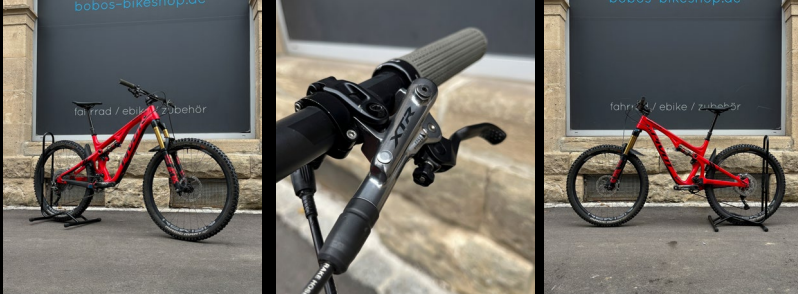

Pivot Mach 5.5 Red Satin – Größe M

Special Offer	€ 2.800 EUR
UVP	€9.399 EUR
Frame	Medium
Wheel Size	27.5"
Rear Shock	Fox Factory Float
Fork	Fox Factory 36 Fit4
Rear Derailleur	Shimano XTR 11-Speed
Chain	KMC X11EL gold 11-Speed
Cassette	Sunrace 11-50
Shifter	Shimano XT 11-Speed
Brakes	Shimano XTR 4-Piston
Crankset	Race Face Next R Carbon
Handlebar	Phoenix Team Low Rise Carbon 780mm
Seatpost	Fox Transfer
Wheels	Acros Nineteen Enduro Naben / Newmen SL A.30 Felgen
Wheels Material	Aluminium
Tires	Magic Mary soft
Rotors	Trickstuff Dächle UL 180mm / 180mm