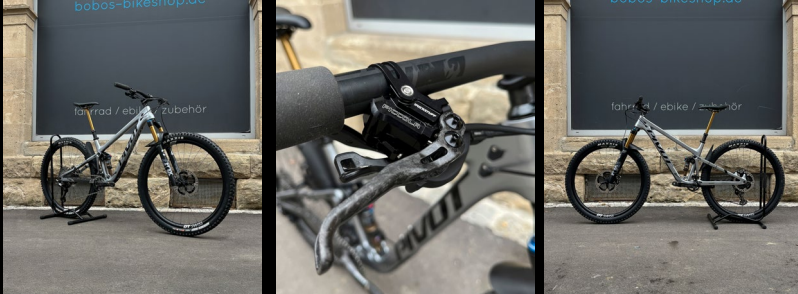

Pivot Trail429
Silver Metallic – Größe M

Special Offer	€ 6.900 EUR
UVP	€10.199 EUR
Frame	Medium
Wheel Size	29"
Rear Shock	Fox Factory Float DPS
Fork	Fox Factory 34 GripX
Rear Derailleur	Shimano XTR 12-speed
Chain	Shimano XTR 12-speed
Cassette	Shimano XTR 12-speed
Shifter	Shimano XTR 12-speed
Brakes	Trickstuff Piccola HD
Crankset	Race Face Next R Carbon
Handlebar	Phoenix Team Low Rise Carbon 780mm
Seatpost	Fox Factory Transfer
Wheels	DT Swiss SMC 1501
Wheels Material	Carbon
Tires	Maxxis Minion DHF & DHR 2
Rotors	Shimano XTR 203mm / 180mm