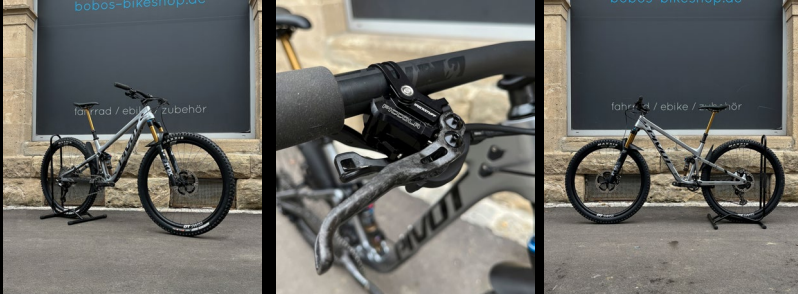

Pivot Trail429
Silver Metallic – Größe M

Special Offer	€ 6.480 EUR
UVP	€10.199 EUR
Frame	Medium
Wheel Size	29"
Rear Shock	Fox Factory Float DPS
Fork	Fox Factory 34 GripX
Rear Derailleur	Shimano XTR 12-speed
Chain	Shimano XTR 12-speed
Cassette	Shimano XTR 12-speed
Shifter	Shimano XTR 12-speed
Brakes	Trickstuff Piccola HD
Crankset	Race Face Next R Carbon
Handlebar	Phoenix Team Low Rise Carbon 780mm
Seatpost	Fox Factory Transfer
Wheels	DT Swiss SMC 1501
Wheels Material	Carbon
Tires	Maxxis Minion DHF & DHR 2
Rotors	Shimano XTR 203mm / 180mm