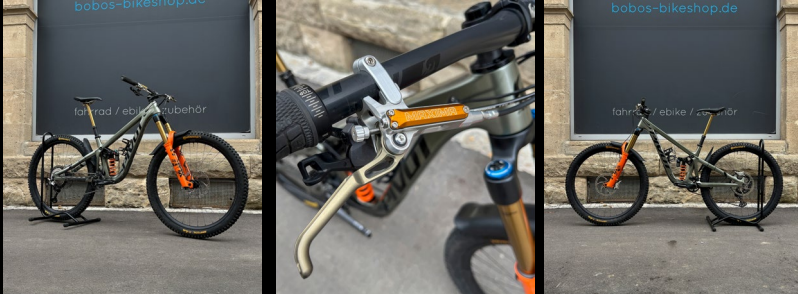

Pivot Firebird Glacial Green Metallic – Größe S

Special Offer	€ 5.520 EUR
UVP	€9.699 EUR
Frame	Small
Wheel Size	29"
Rear Shock	Fox Factory DHX2 Coil
Fork	Fox Factory 38 GripX
Rear Derailleur	Shimano XTR 12-speed
Chain	Shimano XT 12-speed
Cassette	Shimano XTR 12-speed
Shifter	Shimano XTR 12-speed
Brakes	Trickstuff Maxima
Crankset	Race Face Aeffect R
Handlebar	Phoenix Team Low Rise Carbon 780mm
Seatpost	Fox Factory Transfer
Wheels	Hope Pro4 Naben / Reverse Black One Felgen
Wheels Material	Aluminium
Tires	Continental Kryptotal Front & Rear
Rotors	Trickstuff Dächle UL 203mm / 203mm